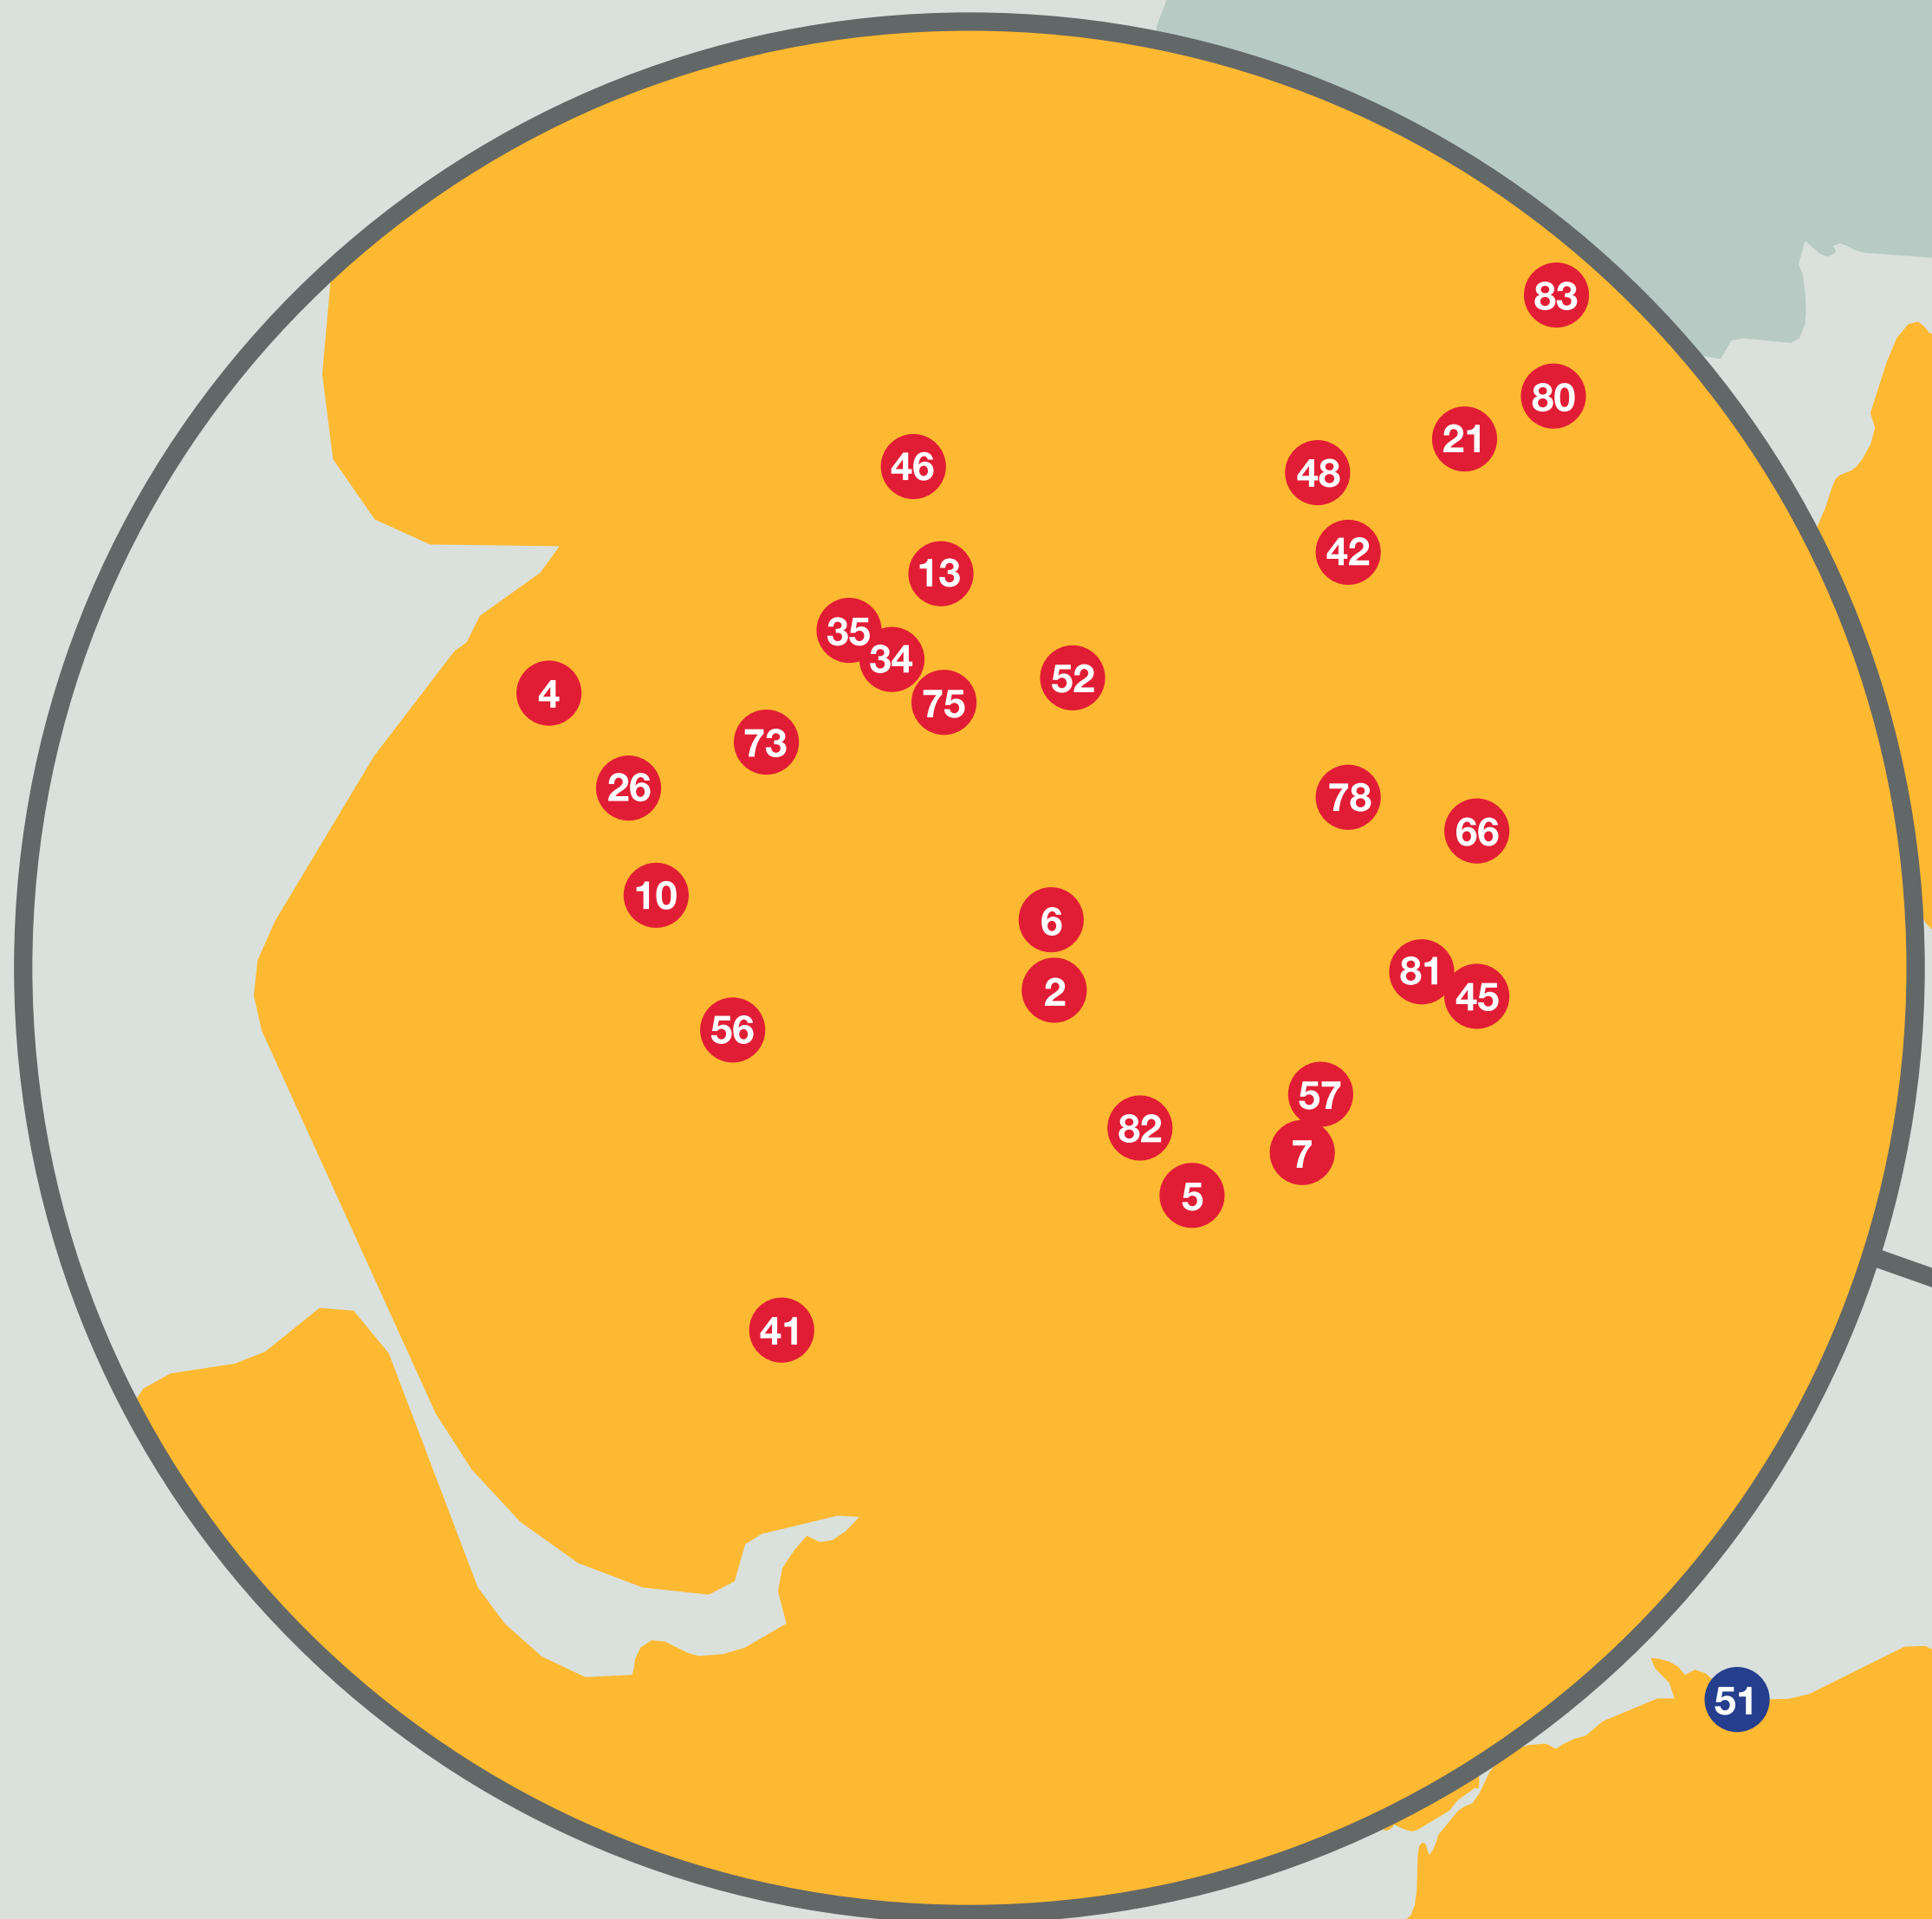

Methodist Schools in England and Wales

Methodist Schools

- | | |
|---|---|
| 1 Ashville College | 44 Queenswood School |
| 2 Aspull Church Primary School | 45 Radcliffe Hall Church of England/ Methodist Controlled Primary School |
| 3 Bakewell Methodist Junior School | 46 Ribbleson Avenue Methodist Junior School |
| 4 Banks Methodist School | 47 Richmond Methodist Primary School |
| 5 Bedford Hall Methodist Primary School | 48 Rishton Methodist Primary School |
| 6 Blackrod Anglican/Methodist Primary School | 49 Rode Methodist VC First School |
| 7 Boothstown Methodist Primary School | 50 Rosehill Methodist Primary Academy |
| 8 Boughton-Under-Blean and Dunkirk Primary School | 51 Rydal Penrhos School |
| 9 Brant Broughton Church of England and Methodist Primary School | 52 Brinscall St John's Church of England and Methodist Primary School |
| 10 Burscough Bridge Methodist School | 53 St Peter's Methodist Primary School |
| 11 Caistor Church of England and Methodist Primary School | 54 Selwood Academy |
| 12 Christ the Sower Ecumenical Primary School | 55 Shebbear College |
| 13 Cuerden Church School, Bamber Bridge | 56 Trinity Church of England/Methodist School |
| 14 Culford School | 57 St Andrew's Methodist Primary School |
| 15 All Saints Anglican/Methodist Primary School | 58 St Andrew's Church of England Methodist (Aided) Primary School |
| 16 Emmanuel Junior Academy | 59 St Faith's School |
| 17 Ermine Street Church Academy | 60 St Georges Church School |
| 18 Farringtons School | 61 St Mark's VA Church of England/ Methodist Ecumenical Primary School |
| 19 Forest of Galtres Anglican/Methodist Primary School | 62 St Peter's Anglican/Methodist VC Primary |
| 20 Gunnerside Methodist Primary School | 63 St Petroc's School |
| 21 Hapton Church of England/Methodist Primary School | 64 Stansfield Hall Church of England/ Free Church Primary School |
| 22 Hawkesley Church Primary Academy | 65 Staplecross Methodist Primary School |
| 23 Hey-with-Zion Primary School | 66 Summerseat Methodist Primary School |
| 24 Hob Hill Church of England/Methodist VC Primary School | 67 The Bardney Church of England and Methodist Primary School |
| 25 Holly Hill Methodist Church of England Infant School | 68 The Haven Voluntary Aided Church of England/Methodist Primary School |
| 26 Holmeswood Methodist School | 69 The John Wesley Church of England Methodist Voluntary Aided Primary School |
| 27 Holy Trinity Primary School | 70 The Leys School |
| 28 John Fletcher of Madeley Primary School | 71 The Wainfleet Magdalen Church of England/Methodist School |
| 29 Kent College Canterbury | 72 The Vine Inter-Church Primary School |
| 30 Kent College Pembury | 73 Trinity and St Michael's VA Church of England/Methodist Primary School |
| 31 Kingswood School | 74 Trinity Anglican Methodist Primary |
| 32 Knights Templar Community Church School & Nursery | 75 Trinity Church of England/Methodist Primary School, Bucks Shaw Village |
| 33 Leatherhead Trinity School and Children's Centre | 76 Truro High School for Girls |
| 34 Leyland Methodist Infant School | 77 Truro School |
| 35 Leyland Methodist Junior School | 78 Turton and Edgworth Church of England/Methodist Controlled Primary School |
| 36 Lorenden Preparatory School | 79 Wakefield Methodist VC Junior and Infant School |
| 37 Lowe's Wong Anglican Methodist Junior School | 80 Wellfield Methodist and Anglican Church School |
| 38 Melsomby Methodist Primary School | 81 Wesley Methodist Primary School |
| 39 Moorlands School | 82 Leigh Westleigh Methodist Primary School |
| 40 New Holland Church of England and Methodist Primary School | 83 Wheatley Lane Methodist Voluntary Aided Primary School |
| 41 Nutgrove Methodist Primary School | 84 Woodhouse Grove School |
| 42 Oswaldtwistle Hippings Methodist Voluntary Controlled Primary School | |
| 43 Queen's College Taunton | |