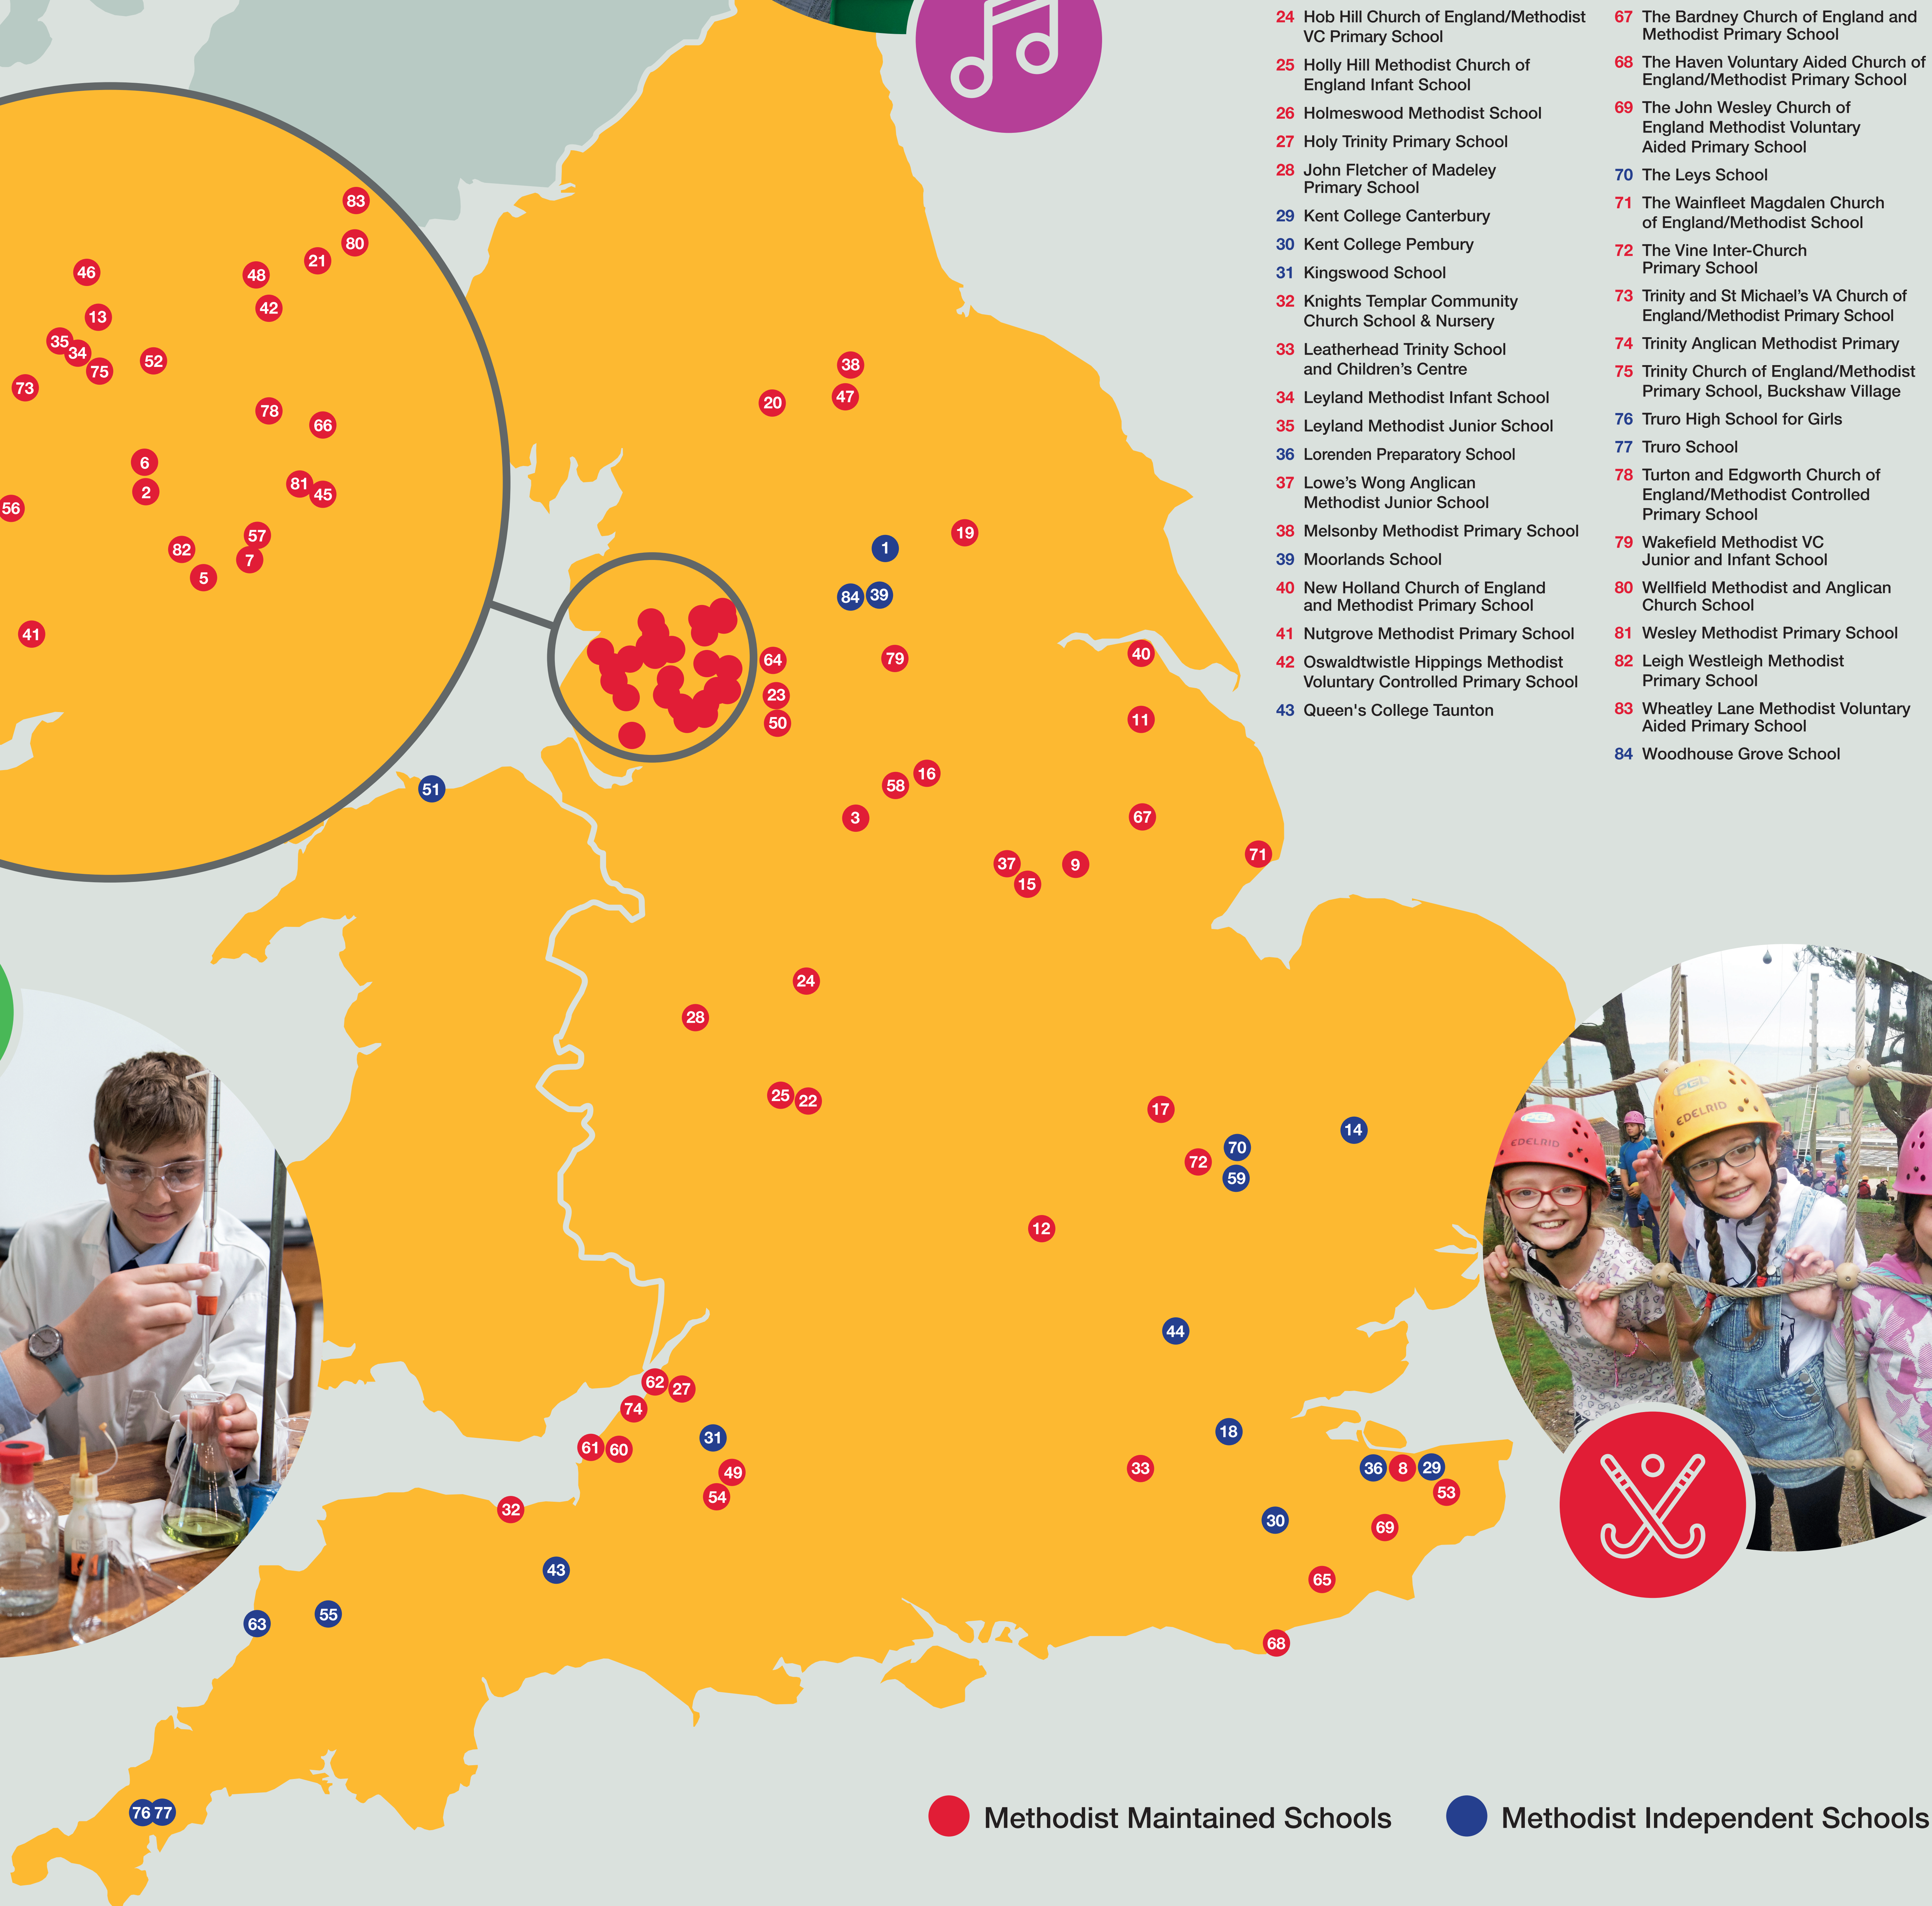

Methodist Schools in England and Wales

Methodist Schools

- | | |
|---|---|
| 1 Ashville College | 44 Queenswood School |
| 2 Aspull Church Primary School | 45 Radcliffe Hall Church of England/ Methodist Controlled Primary School |
| 3 Bakewell Methodist Junior School | 46 Ribbleson Avenue Methodist Junior School |
| 4 Banks Methodist School | 47 Richmond Methodist Primary School |
| 5 Bedford Hall Methodist Primary School | 48 Rishton Methodist Primary School |
| 6 Blackrod Anglican/Methodist Primary School | 49 Rode Methodist VC First School |
| 7 Boothstown Methodist Primary School | 50 Rosehill Methodist Primary Academy |
| 8 Boughton-Under-Blean and Dunkirk Primary School | 51 Rydal Penrhos School |
| 9 Brant Broughton Church of England and Methodist Primary School | 52 Brinscall St John's Church of England and Methodist Primary School |
| 10 Burscough Bridge Methodist School | 53 St Peter's Methodist Primary School |
| 11 Caistor Church of England and Methodist Primary School | 54 Selwood Academy |
| 12 Christ the Sower Ecumenical Primary School | 55 Shebbear College |
| 13 Cuerden Church School, Bamber Bridge | 56 Trinity Church of England/Methodist School |
| 14 Culford School | 57 St Andrew's Methodist Primary School |
| 15 All Saints Anglican/Methodist Primary School | 58 St Andrew's Church of England Methodist (Aided) Primary School |
| 16 Emmanuel Junior Academy | 59 St Faith's School |
| 17 Ermine Street Church Academy | 60 St Georges Church School |
| 18 Farringtons School | 61 St Mark's VA Church of England/ Methodist Ecumenical Primary School |
| 19 Forest of Galtres Anglican/Methodist Primary School | 62 St Peter's Anglican/Methodist VC Primary |
| 20 Gunnerside Methodist Primary School | 63 St Petroc's School |
| 21 Hapton Church of England/Methodist Primary School | 64 Stansfield Hall Church of England/ Free Church Primary School |
| 22 Hawkesley Church Primary Academy | 65 Staplecross Methodist Primary School |
| 23 Hey-with-Zion Primary School | 66 Summerseat Methodist Primary School |
| 24 Hob Hill Church of England/Methodist VC Primary School | 67 The Bardney Church of England and Methodist Primary School |
| 25 Holly Hill Methodist Church of England Infant School | 68 The Haven Voluntary Aided Church of England/Methodist Primary School |
| 26 Holmeswood Methodist School | 69 The John Wesley Church of England Methodist Voluntary Aided Primary School |
| 27 Holy Trinity Primary School | 70 The Leys School |
| 28 John Fletcher of Madeley Primary School | 71 The Wainfleet Magdalen Church of England/Methodist School |
| 29 Kent College Canterbury | 72 The Vine Inter-Church Primary School |
| 30 Kent College Pembury | 73 Trinity and St Michael's VA Church of England/Methodist Primary School |
| 31 Kingswood School | 74 Trinity Anglican Methodist Primary |
| 32 Knights Templar Community Church School & Nursery | 75 Trinity Church of England/Methodist Primary School, Bucks Shaw Village |
| 33 Leatherhead Trinity School and Children's Centre | 76 Truro High School for Girls |
| 34 Leyland Methodist Infant School | 77 Truro School |
| 35 Leyland Methodist Junior School | 78 Turton and Edgworth Church of England/Methodist Controlled Primary School |
| 36 Lorenden Preparatory School | 79 Wakefield Methodist VC Junior and Infant School |
| 37 Lowe's Wong Anglican Methodist Junior School | 80 Wellfield Methodist and Anglican Church School |
| 38 Melsomby Methodist Primary School | 81 Wesley Methodist Primary School |
| 39 Moorlands School | 82 Leigh Westleigh Methodist Primary School |
| 40 New Holland Church of England and Methodist Primary School | 83 Wheatley Lane Methodist Voluntary Aided Primary School |
| 41 Nutgrove Methodist Primary School | 84 Woodhouse Grove School |
| 42 Oswaldtwistle Hippings Methodist Voluntary Controlled Primary School | |
| 43 Queen's College Taunton | |